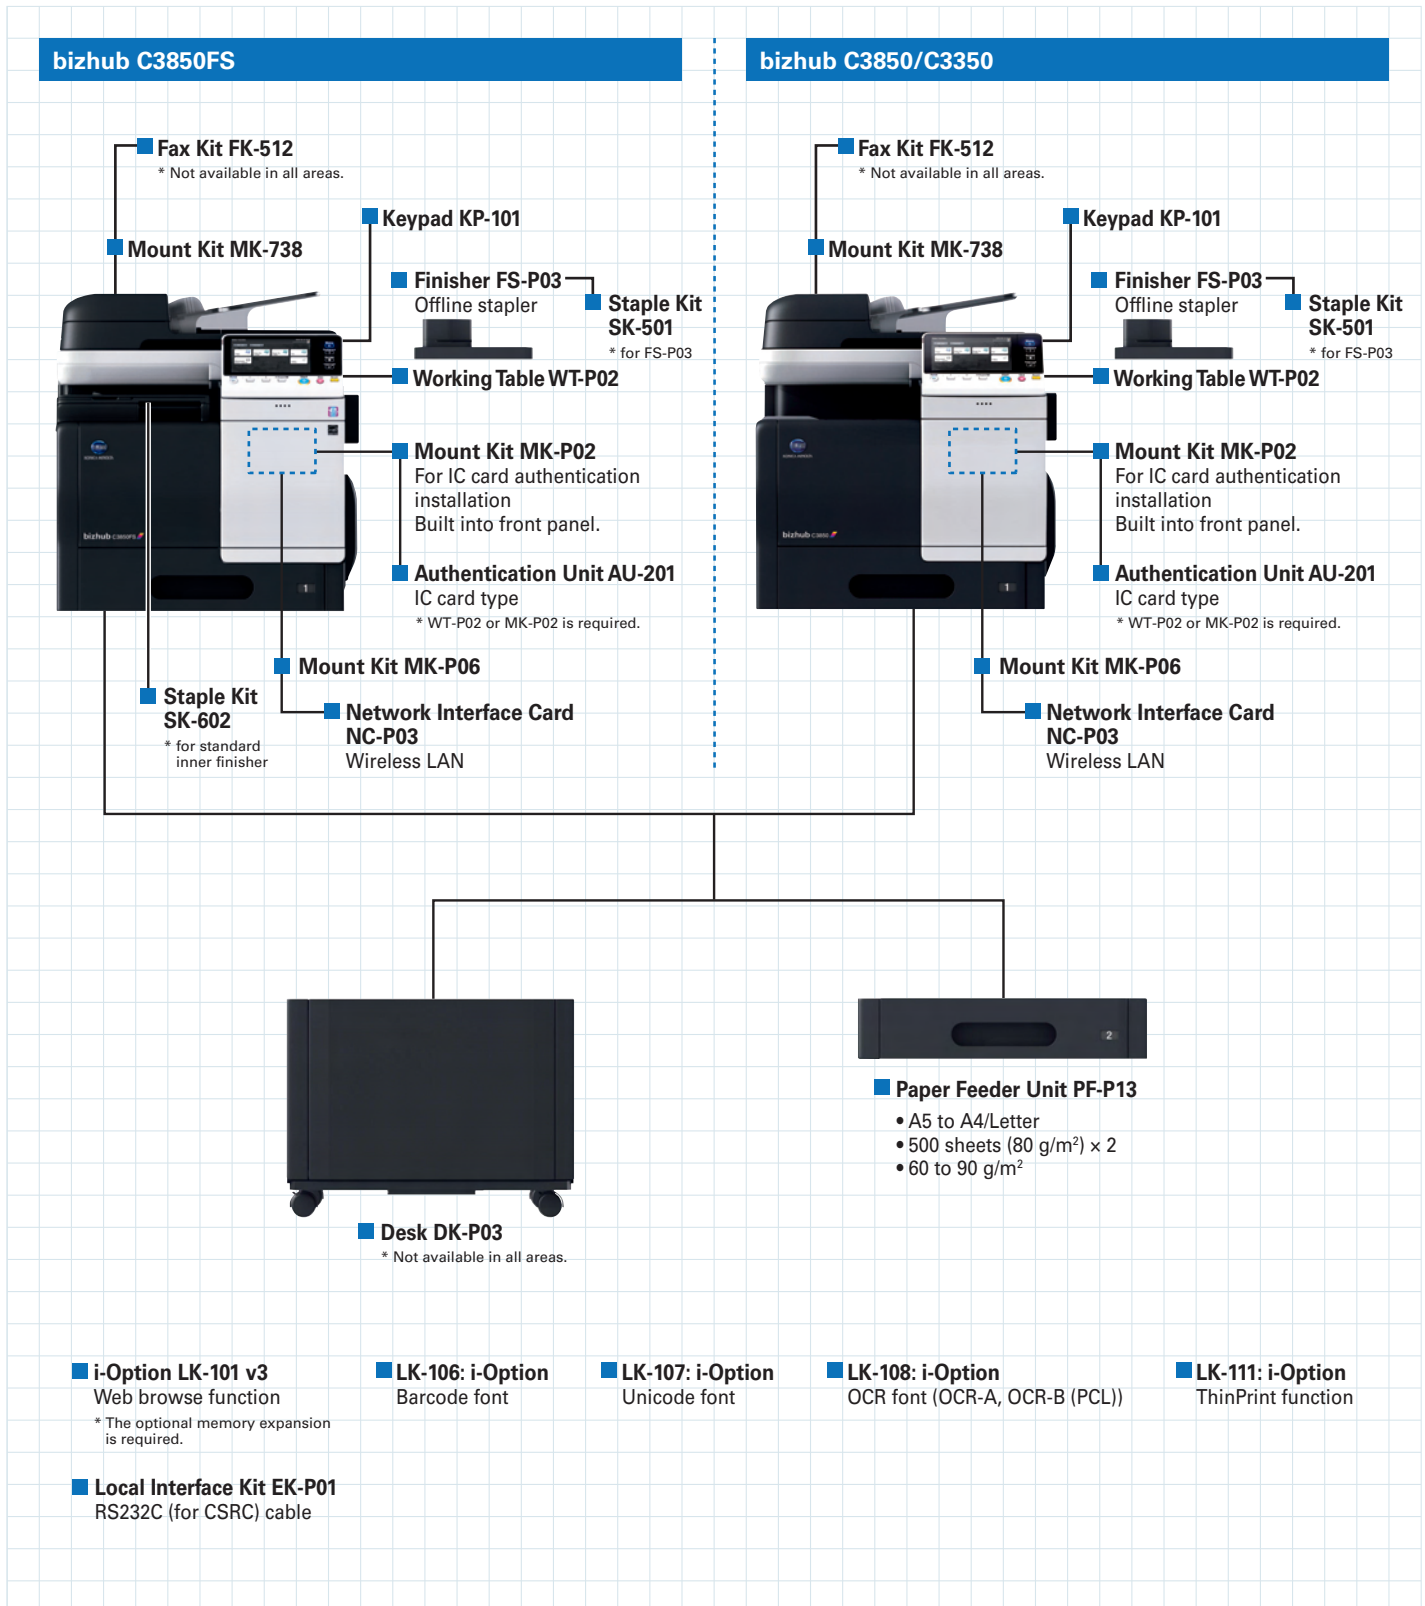

KONICA MINOLTA

bizhub C3850FS / C3850 / C3350 Spec Sheet

System